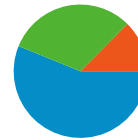

All traffic sources sent a total of 7,978 visits

Top Traffic Sources

Sources	Visits	% visits	Keywords	Visits	% visits
google (organic)	4,207	52.73%	life drawing melbourne	825	18.42%
facebook.com (referral)	1,416	17.75%	melbourne life drawing	516	11.52%
(direct) ((none))	1,001	12.55%	life drawing classes melbourne	329	7.34%
artforum.com.au (referral)	365	4.58%	life modelling melbourne	212	4.73%
sitemeter.com (referral)	160	2.01%	life model melbourne	97	2.17%