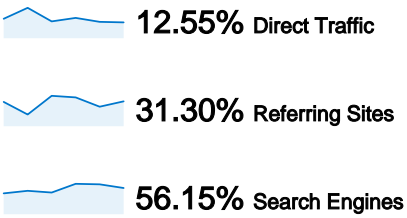

All traffic sources sent a total of 7,978 visits

Top Traffic Sources

Sources	Visits	% visits	Keywords	Visits	% visits
google (organic)	4,207	52.73%	life drawing melbourne	825	18.42%
facebook.com (referral)	1,416	17.75%	melbourne life drawing	516	11.52%
(direct) ((none))	1,001	12.55%	life drawing classes melbourne	329	7.34%
artforum.com.au (referral)	365	4.58%	life modelling melbourne	212	4.73%
sitemeter.com (referral)	160	2.01%	life model melbourne	97	2.17%