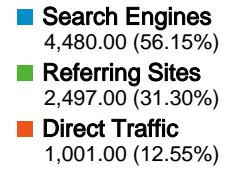

All traffic sources sent a total of 7,978 visits

Top Traffic Sources

Sources	Visits	% visits	Keywords	Visits	% visits
google (organic)	4,207	52.73%	life drawing melbourne	825	18.42%
facebook.com (referral)	1,416	17.75%	melbourne life drawing	516	11.52%
(direct) ((none))	1,001	12.55%	life drawing classes melbourne	329	7.34%
artforum.com.au (referral)	365	4.58%	life modelling melbourne	212	4.73%
sitemeter.com (referral)	160	2.01%	life model melbourne	97	2.17%